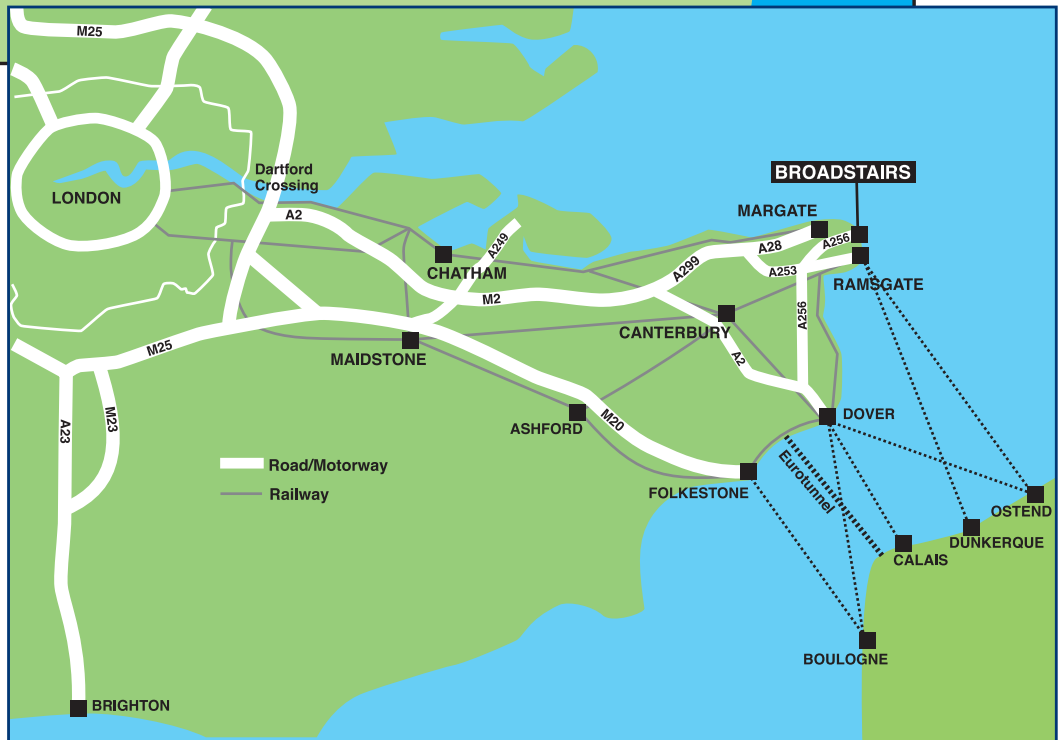

How to find us

HOW TO GET HERE

By road from:

London Central	2 hrs
Ashford	1 hr
Maidstone	1 hr
Chatham	50 mins
Canterbury	30 mins
Dover	45 mins

By train to Broadstairs station from:

London Victoria	1 hr 50 mins
Ashford	1 hr
Maidstone	1 hr 30 mins
Chatham	1 hr 15 mins
Canterbury	30 mins
Dover	55 mins